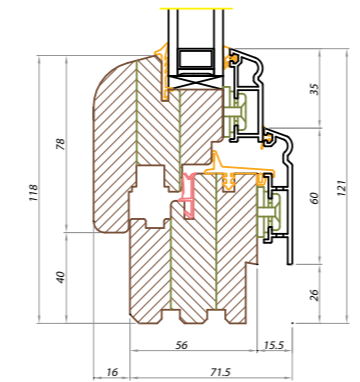

Dual pane thermo pack

Wooden profile

Three sealing rubbers

Bronze profile casing with technological openings for water drainage

Antiko

CONSTRUCTION: wood-BRONZE

PROFILE LINE: soft or classic

PROFILE WIDTH: standard