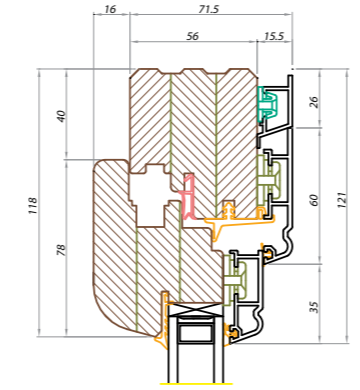

Dual pane thermo pack

Wooden profile

Three sealing rubbers

Bronze profile casing with technological openings for water drainage

Antiko

CONSTRUCTION: wood-BRONZE

PROFILE LINE: soft or classic

PROFILE WIDTH: standard