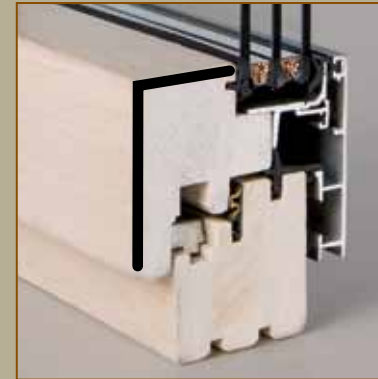

# FAÇADE JOINERY

**CONSTRUCTION:** wood, wood - aluminium and wood - BRONZE

## PROFILE LINES

 SOFT

 CLASSIC

 MODERN

### STANDARD (121 mm)

The standard profile width offers an ideal balance between energy efficiency performance and an aesthetic experience of naturalness only wood can give.

### SLIM (to 105 mm)

Profile width is maximally reduced compared with the glass surface.