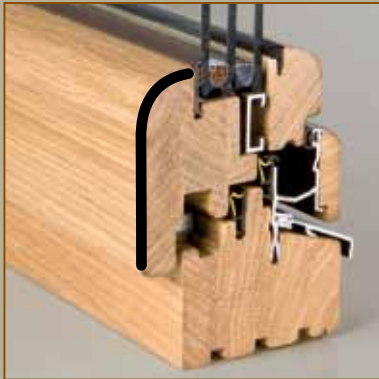

# FAÇADE JOINERY

**CONSTRUCTION:** wood, wood - aluminium and wood - BRONZE

## PROFILE LINES

 SOFT

 CLASSIC

 MODERN

### STANDARD (121 mm)

The standard profile width offers an ideal balance between energy efficiency performance and an aesthetic experience of naturalness only wood can give.