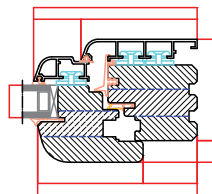

# CHARACTERISTIC FAÇADE JOINERY DETAILS

Movable middle sash

Top sash, arched window

Abutment, 120mm

Abutment, 150mm, tilt & slide balcony door

Low doorstep

Fixed middle sash 100mm

Bottom sash

Top sash, tilt & slide balcony door

Top sash, folding balcony door

Fixed middle sash 120mm

Sash

Bottom sash, tilt & slide balcony door

Bottom sash, folding balcony door