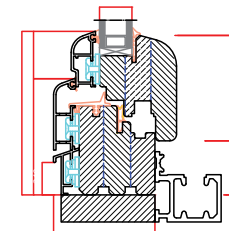

# CHARACTERISTIC FAÇADE JOINERY DETAILS

Movable middle sash

Top sash, arched window

Abutment, 120mm

Abutment, 150mm, tilt & slide balcony door

Low doorstep

Fixed middle sash 100mm

Bottom sash

Top sash, tilt & slide balcony door

Top sash, folding balcony door

Fixed middle sash 120mm

Sash

Bottom sash, tilt & slide balcony door

Bottom sash, folding balcony door