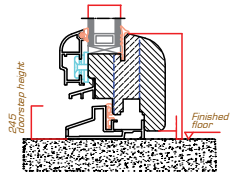

# CHARACTERISTIC FAÇADE JOINERY DETAILS

Movable middle sash

Top sash, arched window

Abutment, 120mm

Abutment, 150mm, tilt & slide balcony door

Low doorstep

Fixed middle sash 100mm

Bottom sash

Top sash, tilt & slide balcony door

Top sash, folding balcony door

Fixed middle sash 120mm

Sash

Bottom sash, tilt & slide balcony door

Bottom sash, folding balcony door