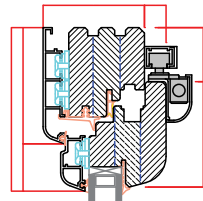

# CHARACTERISTIC FAÇADE JOINERY DETAILS

Movable middle sash

Top sash, arched window

Abutment, 120mm

Abutment, 150mm, tilt & slide balcony door

Low doorstep

Fixed middle sash 100mm

Bottom sash

Top sash, tilt & slide balcony door

Top sash, folding balcony door

Fixed middle sash 120mm

Sash

Bottom sash, tilt & slide balcony door

Bottom sash, folding balcony door