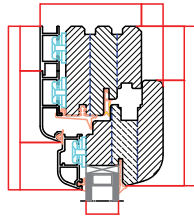

# CHARACTERISTIC FAÇADE JOINERY DETAILS

Movable middle sash

Top sash, arched window

Abutment, 120mm

Abutment, 150mm, tilt & slide balcony door

Low doorstep

Fixed middle sash 100mm

Bottom sash

Top sash, tilt & slide balcony door

Top sash, folding balcony door

Fixed middle sash 120mm

Sash

Bottom sash, tilt & slide balcony door

Bottom sash, folding balcony door