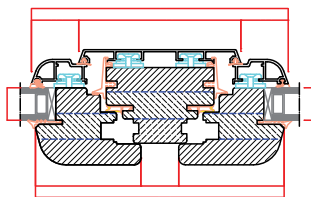

# CHARACTERISTIC FAÇADE JOINERY DETAILS

Movable middle sash

Top sash, arched window

Abutment, 120mm

Abutment, 150mm, tilt & slide balcony door

Low doorstep

Fixed middle sash 100mm

Bottom sash

Top sash, tilt & slide balcony door

Top sash, folding balcony door

Fixed middle sash 120mm

Sash

Bottom sash, tilt & slide balcony door

Bottom sash, folding balcony door