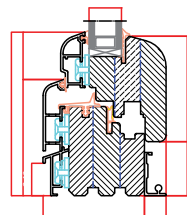

# CHARACTERISTIC FAÇADE JOINERY DETAILS

Movable middle sash

Top sash, arched window

Abutment, 120mm

Abutment, 150mm, tilt & slide balcony door

Low doorstep

Fixed middle sash 100mm

Bottom sash

Top sash, tilt & slide balcony door

Top sash, folding balcony door

Fixed middle sash 120mm

Sash

Bottom sash, tilt & slide balcony door

Bottom sash, folding balcony door