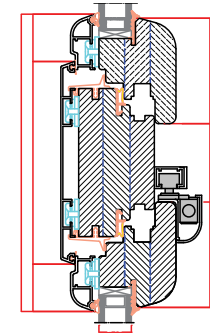

# CHARACTERISTIC FAÇADE JOINERY DETAILS

Movable middle sash

Top sash, arched window

Abutment, 120mm

Abutment, 150mm, tilt & slide balcony door

Low doorstep

Fixed middle sash 100mm

Bottom sash

Top sash, tilt & slide balcony door

Top sash, folding balcony door

Fixed middle sash 120mm

Sash

Bottom sash, tilt & slide balcony door

Bottom sash, folding balcony door