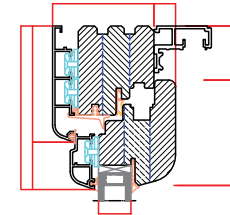

# CHARACTERISTIC FAÇADE JOINERY DETAILS

Movable middle sash

Top sash, arched window

Abutment, 120mm

Abutment, 150mm, tilt & slide balcony door

Low doorstep

Fixed middle sash 100mm

Bottom sash

Top sash, tilt & slide balcony door

Top sash, folding balcony door

Fixed middle sash 120mm

Sash

Bottom sash, tilt & slide balcony door

Bottom sash, folding balcony door