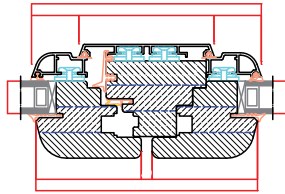

# CHARACTERISTIC FAÇADE JOINERY DETAILS

Movable middle sash

Top sash, arched window

Abutment, 120mm

Abutment, 150mm, tilt & slide balcony door

Low doorstep

Fixed middle sash 100mm

Bottom sash

Top sash, tilt & slide balcony door

Top sash, folding balcony door

Fixed middle sash 120mm

Sash

Bottom sash, tilt & slide balcony door

Bottom sash, folding balcony door