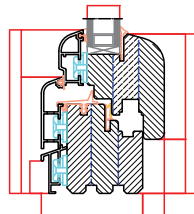

# CHARACTERISTIC FAÇADE JOINERY DETAILS

Movable middle sash

Top sash, arched window

Abutment, 120mm

Abutment, 150mm, tilt & slide balcony door

Low doorstep

Fixed middle sash 100mm

Bottom sash

Top sash, tilt & slide balcony door

Top sash, folding balcony door

Fixed middle sash 120mm

Sash

Bottom sash, tilt & slide balcony door

Bottom sash, folding balcony door