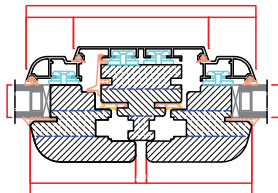

# CHARACTERISTIC FAÇADE JOINERY DETAILS

Movable middle sash

Top sash, arched window

Abutment, 120mm

Abutment, 150mm, tilt & slide balcony door

Low doorstep

Fixed middle sash 100mm

Bottom sash

Top sash, tilt & slide balcony door

Top sash, folding balcony door

Fixed middle sash 120mm

Sash

Bottom sash, tilt & slide balcony door

Bottom sash, folding balcony door