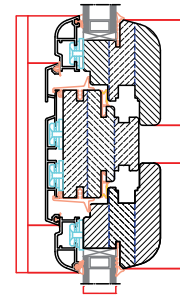

# CHARACTERISTIC FAÇADE JOINERY DETAILS

Movable middle sash

Top sash, arched window

Abutment, 120mm

Abutment, 150mm, tilt & slide balcony door

Low doorstep

Fixed middle sash 100mm

Bottom sash

Top sash, tilt & slide balcony door

Top sash, folding balcony door

Fixed middle sash 120mm

Sash

Bottom sash, tilt & slide balcony door

Bottom sash, folding balcony door